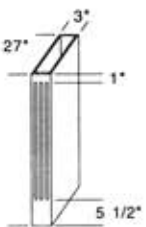

After multiplier, divide by .8 for glaze cost.