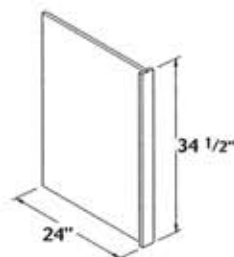

Dish Washer End Panels	Oak	White	Cherry	Hickory	Maple
DWEP3 Veneer	127	127	177	177	143
DWEP6 Veneer	143	143	210	210	160