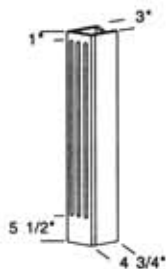

Fluted Angled Column 45° x 4 3/4 Deep	Oak	White	Cherry	Hickory	Maple
3 x 34 1/2 x 4 3/4	224	224	368	224	314
3 x 30 x 4 3/4	208	208	341	208	293
3 x 36 x 4 3/4	224	224	368	224	314
3 x 42 x 4 3/4	229	229	384	229	331
3 x 84 x 4 3/4	464	464	661	464	661
3 x 90 x 4 3/4	528	528	696	528	696
3 x 96 x 4 3/4	528	528	696	528	696

After multiplier, divide by .8 for glaze cost