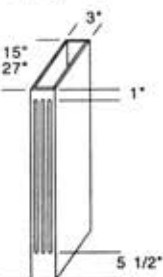

After multiplier, divide by .8 for glaze cost.