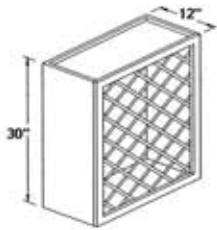

Wine Racks	Oak	White	Cherry	Hickory	Maple
Standard Per Sq. Ft.	220	220	267	267	267
Peninsula Per Sq. Ft.	234	234	284	284	284
Minimum	655	655	738	738	738