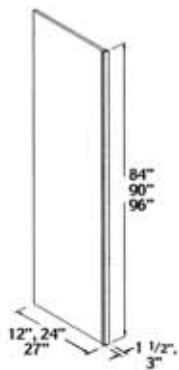

List Prices

Product Description	Oak	White	Cherry	Hickory	Maple
Refrigerator End Panels					
3/4 x 84, 90, 96 x 24" Deep	165	165	295	289	265
3/4 x 84, 90, 96 x 30" Deep	220	188	375	362	339
1 1/2' or 3" Front On 1/2" Veneer					
1 1/2 or 3' x 84, 90, 96 x 30" Deep	270	236	410	396	363
1 1/2 or 3' x 84, 90, 96 x 24" Deep	202	202	330	323	300