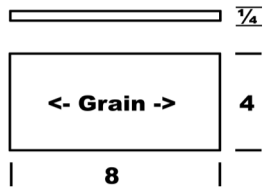

4x8 Panel 1/4"

$271.70

$253.67

$271.70

2